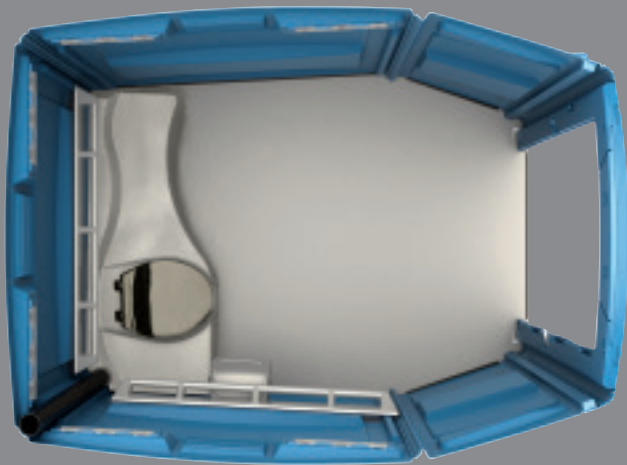

50 pounds lighter and increased strength.

✓ features

Multiple roof tie-down options when transporting

Heavy-duty plastic handrail system

✚ structure

Unique "living hinge" on front corners adds strength and stability

Extended roof fits tightly over side walls for added strength

To improve handling and quality, the Freedom is fifty pounds lighter and has a unique front design featuring "living hinge" corners and a built-in, interlocking door hinge to eliminate door sag. The living hinge on each front corner acts like a shock absorber when struck by a fork lift or dropped off a trailer. Additionally, the capped roof and stainless steel front floor brackets combine with the front to form a superior ADA restroom.

Standard 68 gallon tank

⚙ specs

Height: 90" (2286mm)

Width: 67" (1702mm)

Depth: 86.5" (2197mm)

Weight (standard tank): 310 lbs. (141 kg.)

Weight (small tank): 299 lbs. (136 kg.)

Seat Height: 18.75" (476mm)

Standard Tank Volume: 68 gal. (257L)

Optional Tank Volume: 35 gal. (132.5L)

Specifications subject to change without notice.

🎨 colors

Royal Blue, Teal, Forest Green, Sand, Gray

💬 reviews

"A light, sturdy ADA compliant restroom that is easy to handle and transport. It has an inviting appearance and is easy to enter and exit."