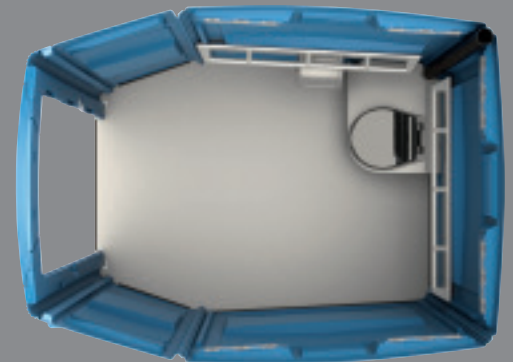

Extended roof fits tightly over side walls for added strength

To improve handling and quality, the Freedom is fifty pounds lighter and has a unique front design featuring "living hinge" corners and a built-in, interlocking door hinge to eliminate door sag. The living hinge on each front corner acts like a shock absorber when struck by a fork lift or dropped off a trailer. Additionally, the capped roof and stainless steel front floor brackets combine with the front to form a superior ADA restroom.

Standard 68 gallon tank

⚙ specs

Height: 90" (2286mm)

Width: 67" (1702mm)

Depth: 86.5" (2197mm)

Weight (standard tank): 310 lbs. (141 kg.)

Weight (small tank): 299 lbs. (136 kg.)

Seat Height: 18.75" (476mm)

Standard Tank Volume: 68 gal. (257L)

Optional Tank Volume: 35 gal. (132.5L)

Specifications subject to change without notice.

🎨 colors

Royal Blue, Teal, Forest Green, Sand, Gray

💬 reviews

"A light, sturdy ADA compliant restroom that is easy to handle and transport. It has an inviting appearance and is easy to enter and exit."